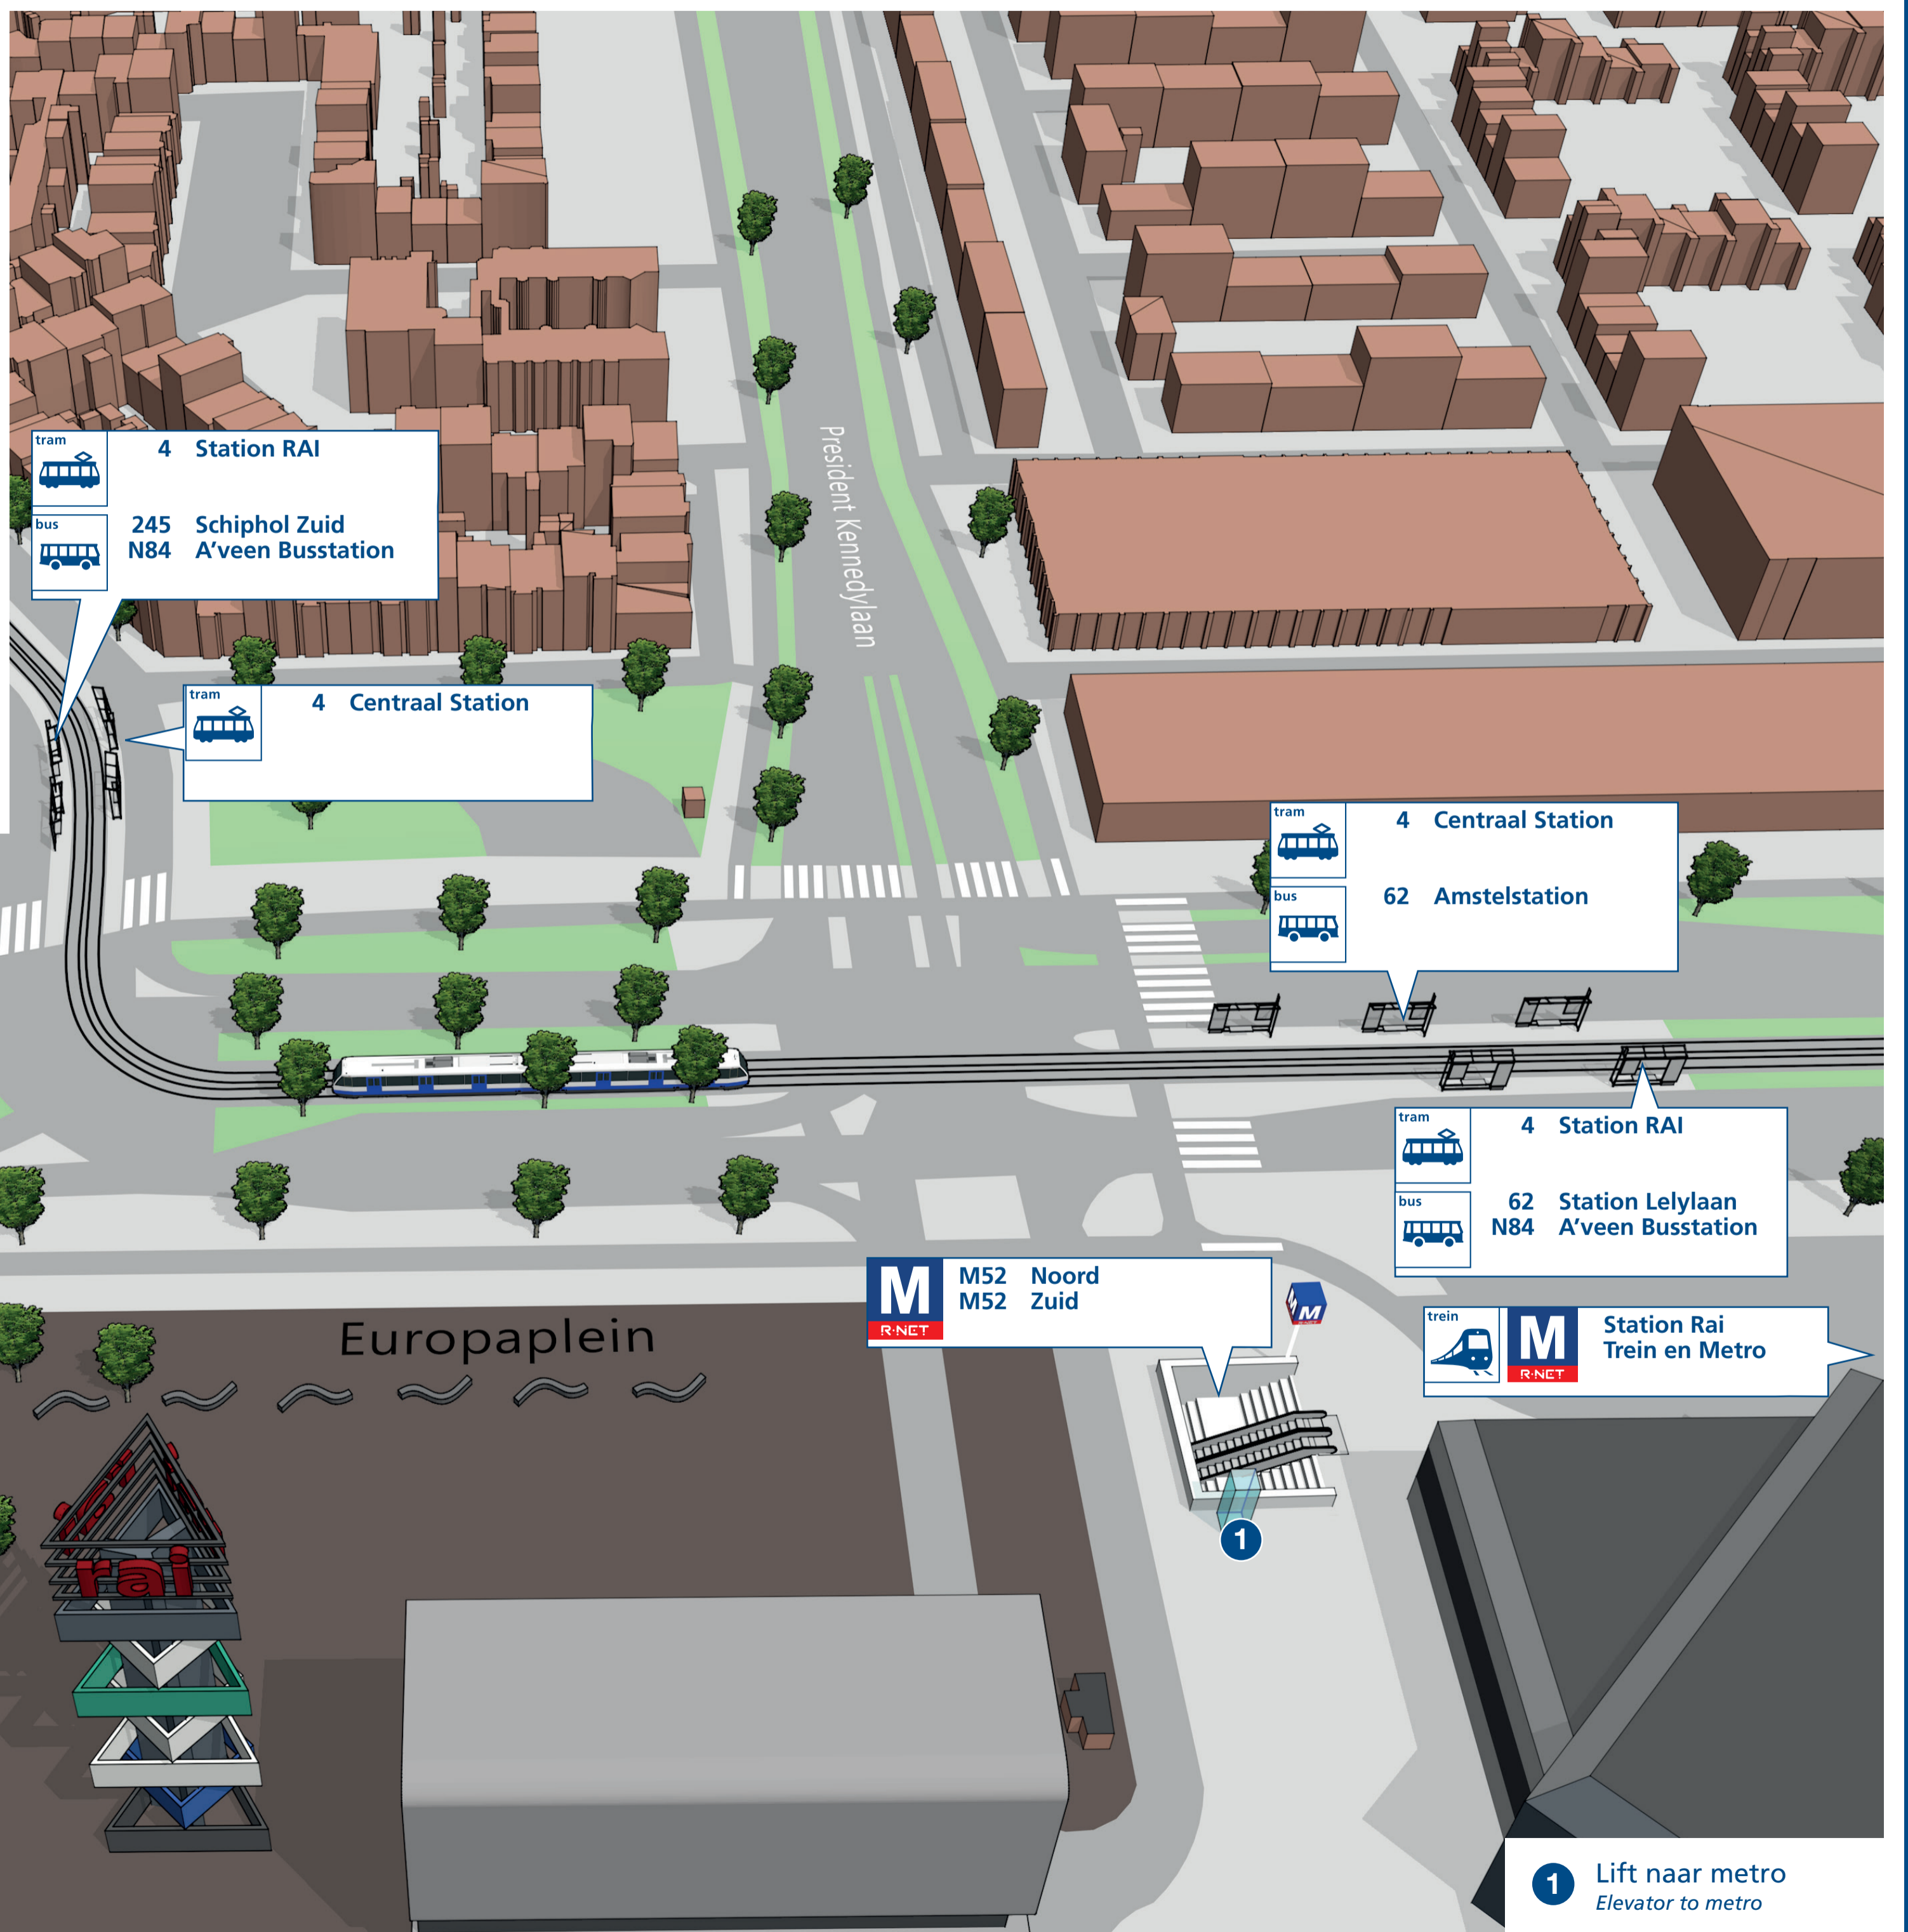

Tram

Halte

4	Centraal Station	Europaboulevard
4	Centraal Station	Dintelstraat
4	Station RAI	Europaboulevard
4	Station RAI	Dintelstraat

Metro

M52	Noord
M52	Zuid

tram 4 Station RAI
bus 245 Schiphol Zuid
N84 A'veen Busstation

tram 4 Centraal Station

tram 4 Centraal Station
bus 62 Amstelstation

tram 4 Station RAI
bus 62 Station Lelylaan
N84 A'veen Busstation

M R-NET M52 Noord
M52 Zuid

trein M Station Rai
R-NET Trein en Metro

M R-NET M52 Noord
M52 Zuid